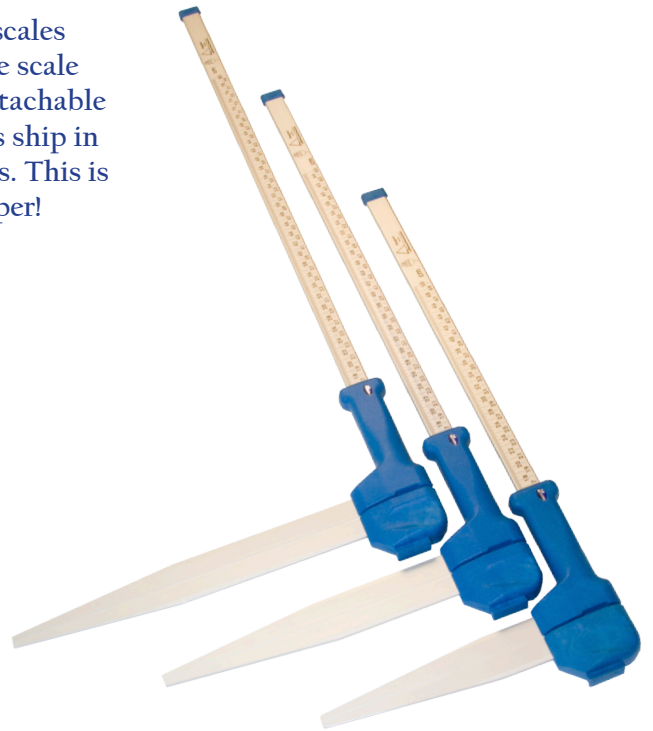

The Mantax Blue

The Mantax Blue Calipers feature non-reflecting aluminum scales with clear and practically non-wear digits. Mantax Blue have scale print on both sides and they are rugged and durable with detachable jaws and adjustment keys included. All Mantax Blue calipers ship in flat, custom sized boxes for reduced freight and storage costs. This is a simple, smart, durable and economic choice of diameter caliper!

Haglöf Sweden's Mantax Blue calipers are produced in a great selection and the largest variety of scale graduations and lengths. These calipers are proven functional and reliable and can be depended upon for years of professional use in any tough environment. Tested by independent institutes; PTB and FPA approved. When you require function, durability and ruggedness, for reliable field measurements in the most demanding environments on land or sea, Mantax is the caliper for you.

Mantax Blue is available with extra long scales and shorter jaws, suitable for wildlife and fish measuring. Also crowned/certified scale lengths as Mantax Blue 500mm; 600mm; 800mm and 1000mm. Custom printed scales can be produced on request.

Material Scale:	Alloy coated aluminum, non-reflective.
Material Handle:	Armoured glassfiber polycarbonate plastic.
Jaws:	Detachable aluminum and steel. Jaws are normally approx. half of the scale graduated length and suitable for diameter measuring. For fish measuring models, jaws are approx 200mm/8".